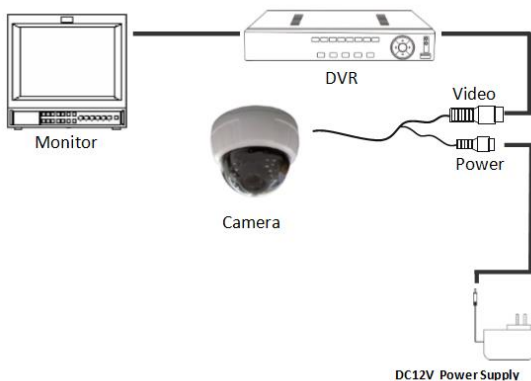

CMSD-207IR

2MP Analog Full HD Dome Camera

(Features)

- 2.8" 2MP Sony Exmor Sensor
- Effective Pixels 1952 (H) X 1236 (V)
- Min. Illumination : 0,01 lux, 0 lux IR on
- True Day & Night for surveillance 24 hours
- DNR for saving storage
- Digital WDR (Wide Dynamic Range)
- Freeze Function
- Motion Detection
- Mirror function
- Private Masking
- OSD remote control via RS485

Model	CMSD-207IR
Pick-up Device	2.8" 2MP Sony Exmor Sensor
Effective Pixel	1952 (H) X 1236 (V)
Horizontal Resolution	2.4 Mega
Minimum Illumination	0,01 lux,0 lux IR on 850nm
IR Distance	25 mt
Lens	DC / MANUEL 3.3 – 10mm
S/N Ratio	More Than 50db
Sens-Up	0 - 30 X
Day / Night	Auto / External / Color / Mono
Elektronic Shutter	NTSC: 1/60s - 1/100.000s, PAL: 1/50s - 1/100.000s
OSD Functions	2D/3D DNR, DWDR, Anti Fog, Mirror, Privacy, Freeze etc.
OSD Language	English, Korean, German, French, Italian, Spanish, Portuguese, Russian, Polish, Turkish, Dutch
White Balance	ATW, AWB, Manuel, Outdoor, Indoor, AWC
Backlight	OFF, HSBLC, BLC
Defect	Live, White, Black
Power Supply	12V DC
Power Consumption	400mA
Operating Environment	-10°C - 50°C